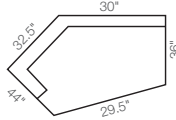

630-681  
Loveseat  
38" H x 59.5" W x 38.5" D

620-681  
Apartment Size Sofa  
520-681  
Full Sleep Sofa  
38" H x 74" W x 38.5" D

Choose an arrangement shown below, or create the one that suits your home.

60A-681  
Left-Arm Sitting Chair  
38" H X 32" W X 38.5" D

60B-681  
Right-Arm Sitting Chair  
38" H X 32" W X 38.5" D

60C-681  
Corner  
38" H X 61.5" W X 40" D

60C-681  
Corner  
38" H X 52" W X 38.5" D

60M-681  
Armless Chair  
38" H X 26" W X 38.5" D

60D-681  
Left-Arm Sitting Loveseat  
38" H X 53.5" W X 38.5" D

60E-681  
Right-Arm Sitting Loveseat  
38" H X 53.5" W X 38.5" D

60L-681  
Left-Arm Sitting Cuddler  
38" H X 58" W X 47.5" D

60R-681  
Right-Arm Sitting Cuddler  
38" H X 58" W X 47.5" D

60R-681  
Right-Arm Sitting Chaise  
38" H X 33" W X 64.5" D

60L-681  
Left-Arm Sitting Chaise  
38" H X 33" W X 64.5" D

6MM-681  
Armless Loveseat  
38" H X 64" W X 38.5" D