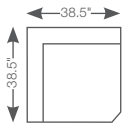

60L-681  
Left-Arm  
Sitting Chaise

60R-681  
Right-Arm  
Sitting Chaise

60CL-681  
Left-Arm  
Sitting Cuddler

60CR-681  
Right-Arm  
Sitting Cuddler

610-681  
Sofa  
510-681  
Queen Sleep Sofa  
38" H x 82" W x 38.5" D

630-681  
Loveseat  
38" H x 59.5" W x 38.5" D

620-681  
Apartment Size Sofa  
520-681  
Full Sleep Sofa  
38" H x 74" W x 38.5" D

Choose an arrangement shown below, or create the one that suits your home.

60A-681  
Left-Arm Sitting Chair  
38" H X 32" W X 38.5" D

60B-681  
Right-Arm Sitting Chair  
38" H X 32" W X 38.5" D

60C-681  
Corner  
38" H X 61.5" W X 40" D

60C-681  
Corner  
38" H X 52" W X 38.5" D