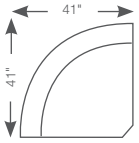

60L-681  
Left-Arm  
Sitting Chaise

60R-681  
Right-Arm  
Sitting Chaise

60CL-681  
Left-Arm  
Sitting Cuddler

60CR-681  
Right-Arm  
Sitting Cuddler

610-681  
Sofa  
510-681  
Queen Sleep Sofa  
38" H x 82" W x 38.5" D

630-681  
Loveseat  
38" H x 59.5" W x 38.5" D

620-681  
Apartment Size Sofa  
520-681  
Full Sleep Sofa  
38" H x 74" W x 38.5" D

Choose an arrangement shown below, or create the one that suits your home.

60A-681  
Left-Arm Sitting Chair  
38" H X 32" W X 38.5" D

60B-681  
Right-Arm Sitting Chair  
38" H X 32" W X 38.5" D

60C-681  
Corner  
38" H X 61.5" W X 40" D

60C-681  
Corner  
38" H X 52" W X 38.5" D