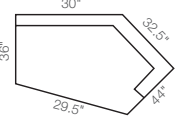

630-681  
Loveseat  
38" H x 59.5" W x 38.5" D

620-681  
Apartment Size Sofa  
520-681  
Full Sleep Sofa  
38" H x 74" W x 38.5" D

Choose an arrangement shown below, or create the one that suits your home.

60A-681  
Left-Arm Sitting Chair  
38" H X 32" W X 38.5" D

60B-681  
Right-Arm Sitting Chair  
38" H X 32" W X 38.5" D

60C-681  
Corner  
38" H X 61.5" W X 40" D

60C-681  
Corner  
38" H X 52" W X 38.5" D

60M-681  
Armless Chair  
38" H X 26" W X 38.5" D

60D-681  
Left-Arm Sitting Loveseat  
38" H X 53.5" W X 38.5" D

60E-681  
Right-Arm Sitting Loveseat  
38" H X 53.5" W X 38.5" D

60L-681  
Left-Arm Sitting Cuddler  
38" H X 58" W X 47.5" D