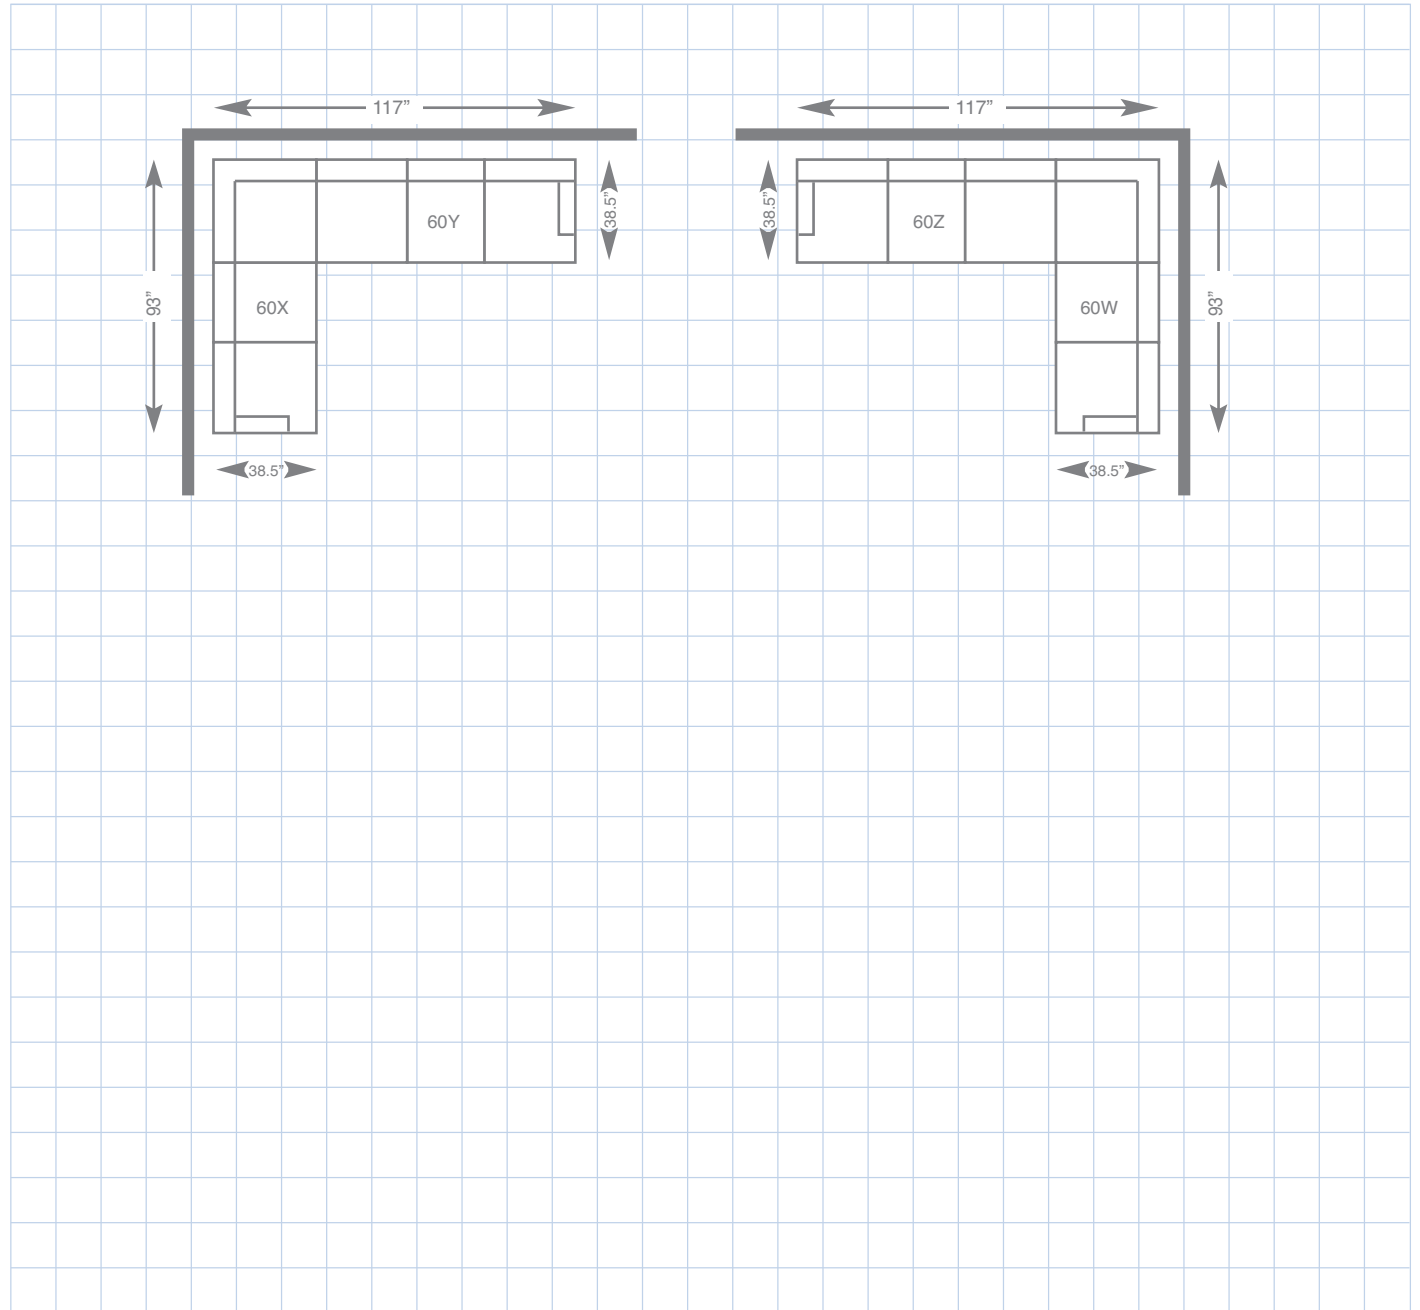

60G-491
RIGHT ARM SITTING
QUEEN SLEEP SOFA

610-491 SOFA
510-491 QUEEN SLEEP SOFA
39" H x 86" W x 38" D

630-491
LOVESEAT
39" H x 63.5" W x 38" D

230-491
STATIONARY CHAIR
39" H x 41" W x 38" D

240-491
OTTOMAN
19" H x 31.5" W x 23" D

Choose an arrangement shown below or create the one that suits your home.

60W-491
LEFT ARM SITTING SOFA WITH ATTACHED CORNER
39" H x 93" W x 38.5" D

60X-491
RIGHT ARM SITTING SOFA WITH ATTACHED CORNER
39" H x 93" W x 38.5" D

60Y-491
LEFT ARM SITTING SOFA
39" H x 78.5" W x 38.5" D

60Z-491
RIGHT ARM SITTING SOFA
39" H x 78.5" W x 38.5" D

60F-491
LEFT ARM SITTING QUEEN SLEEP SOFA
39" H x 78.5" W x 38.5" D

60G-491
RIGHT ARM SITTING QUEEN SLEEP SOFA
39" H x 78.5" W x 38.5" D