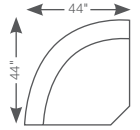

4QQ-521  
**Left-Arm Sitting  
Reclining Chaise**

4VV-521  
**Right-Arm Sitting  
Reclining Chaise**

440-521 &  
44P/44U-521 (Power)  
**Reclining Sofa**  
41.5" H x 87" W x 39" D

480-521 &  
48P/48U-521 (Power)  
**Reclining Loveseat**  
41.5" H x 64" W x 39" D

490-521 &  
49P/49U-521 (Power)  
**Reclining Loveseat  
with Console**  
41.5" H x 79" W x 39" D

410-521 &  
41P/41U-521 (Power)  
**Reclining Chair  
and a Half**  
41.5" H x 42.5" W x 39" D

10X-521 & 16X-521  
**Power Rocking/Wall  
Recliner with Head  
Rest and Lumbar**  
42.5" H x 39" W x 38" D

4DP/4DU-521 (Power)  
40D-521 (Non-Power)  
**Left-Arm Sitting  
Reclining Loveseat**  
41.5" H x 56.5" W x 39.5" D  
Fully Extended 64.5"

04C-521  
**Corner**  
41.5" H x 61" W x 39" D

4EP/4EU-521 (Power)  
40E-521 (Non-Power)  
**Right-Arm Sitting  
Reclining Loveseat**  
41.5" H x 56.5" W x 39.5" D  
Fully Extended 64.5"