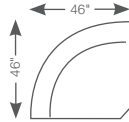

440-724 &
44P/44U-724 (Power)
Reclining Sofa
41.5" H x 85" W x 42" D

480-724 &
48P/48U-724 (Power)
Reclining Loveseat
41.5" H x 62" W x 42" D

490-724 &
49P/49U-724 (Power)
**Reclining Loveseat
with Console**
41.5" H x 77" W x 42" D

010-724 & P10-724 (Power)
Rocking Recliner
016-724 & P16-724 (Power)
Wall Recliner
42" H x 36" W x 38" D

1HR-724 & 16H-724
**Power Rocking/
Wall Recliner with
Head Rest and Lumbar**
42" H x 36" W x 41.5" D

4DP/4DU/40D-724
Left-Arm Sitting Reclining Loveseat
42" H x 56" W x 40" D
Fully Extended 66"

4EP/4EU/40E-724
Right-Arm Sitting Reclining Loveseat
42" H x 56" W x 40" D
Fully Extended 66"

4CS-724
Storage Console
35.5" H x 15.5" W x 36" D