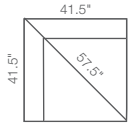

9DP-897
duo® Left-Arm Sitting
Reclining Loveseat

9EP-897
duo® Right-Arm Sitting
Reclining Loveseat

9CC-897
duo® Corner

90M-897
duo® Armless Chair

92P-897
duo® Reclining 2-Seat Sofa
39" H x 81.5" W x 42" D

95P-897
duo® Reclining Chair and a Half
39" H x 46.5" W x 42" D

9DP-897
duo® Left-Arm Sitting
Reclining Loveseat
39" H x 76.5" W x 42" D

9EP-897
duo® Right-Arm Sitting
Reclining Loveseat
39" H x 76.5" W x 42" D

9CC-897
duo® Corner
39" H x 58" W x 41.5" D

90M-897
duo® Armless Chair
39" H x 36.5" W x 42" D

Choose an arrangement shown below, or create the one that suits your home.