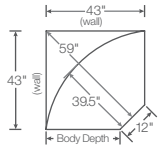

4QQ-720
Left-Arm Sitting
Reclining Chaise

4VV-720
Right-Arm Sitting
Reclining Chaise

4CS-720
Storage Console

410-720 or 41P-720 (Power)
Reclining Chair and a Half
41" H x 50.5" W x 39" D

Choose an arrangement shown below, or create the one that suits your home.

40A-720 (Non-Power)
4AP-720 (Power)
Left-Arm Sitting Recliner
41" H x 42" W x 39" D
Fully Extended 65"

40B-720 (Non-Power)
4BP-720 (Power)
Right-Arm Sitting Recliner
41" H x 42" W x 39" D
Fully Extended 65"

04C-720
Corner
41" H x 60" W x 39" D

04M-720
Armless Chair
41" H x 33.5" W x 39" D

40S-720 (Non-Power)
4SP-720 (Power)
Armless Recliner
41" H x 33.5" W x 39" D
Fully Extended 65"

4QQ-720
Left-Arm Sitting Reclining Chaise
40.5" H x 43" W x 66.5" D
Fully Extended 74.5"