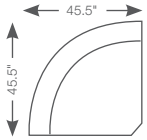

610-593
Sofa
510-593
Queen Sleep Sofa
39" H x 77" W x 38" D

620-593
Apartment-Size Sofa
520-593
Full Sleep Sofa
39" H x 69" W x 38" D

630-593
Loveseat
39" H x 54.5 W x 38" D

230-593
Chair
39" H x 32" W x 38" D

240-593
Ottoman
19" H x 27" W x 24" D

60C-593
Corner
39.5" H x 60" W x 38" D

60CC-593
Corner
39.5" H x 48" W x 38" D

60M-593
Armless Chair
39.5" H x 26" W x 38" D

60D-593
Left-Arm Sitting Loveseat
39.5" H x 52" W x 38" D