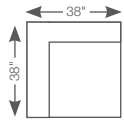

610-593
Sofa
510-593
Queen Sleep Sofa
39" H x 77" W x 38" D

620-593
Apartment-Size Sofa
520-593
Full Sleep Sofa
39" H x 69" W x 38" D

630-593
Loveseat
39" H x 54.5 W x 38" D

230-593
Chair
39" H x 32" W x 38" D

240-593
Ottoman
19" H x 27" W x 24" D

60C-593
Corner
39.5" H x 60" W x 38" D

60CC-593
Corner
39.5" H x 48" W x 38" D

60M-593
Armless Chair
39.5" H x 26" W x 38" D

60D-593
Left-Arm Sitting Loveseat
39.5" H x 52" W x 38" D