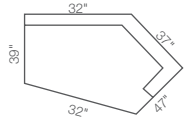

610-593
Sofa
510-593
Queen Sleep Sofa
39" H x 77" W x 38" D

620-593
Apartment-Size Sofa
520-593
Full Sleep Sofa
39" H x 69" W x 38" D

630-593
Loveseat
39" H x 54.5 W x 38" D

230-593
Chair
39" H x 32" W x 38" D

240-593
Ottoman
19" H x 27" W x 24" D

60C-593
Corner
39.5" H x 60" W x 38" D

60CC-593
Corner
39.5" H x 48" W x 38" D

60M-593
Armless Chair
39.5" H x 26" W x 38" D

60D-593
Left-Arm Sitting Loveseat
39.5" H x 52" W x 38" D

60E-593
Right-Arm Sitting Loveseat
39.5" H x 52" W x 38" D

60CL-593
Left-Arm Sitting Cuddler
39" H x 59" W x 38" D

60CR-593
Right-Arm Sitting Cuddler
39" H x 59" W x 38" D

60R-593
Right-Arm Sitting Chair
39.5" H x 30" W x 66" D