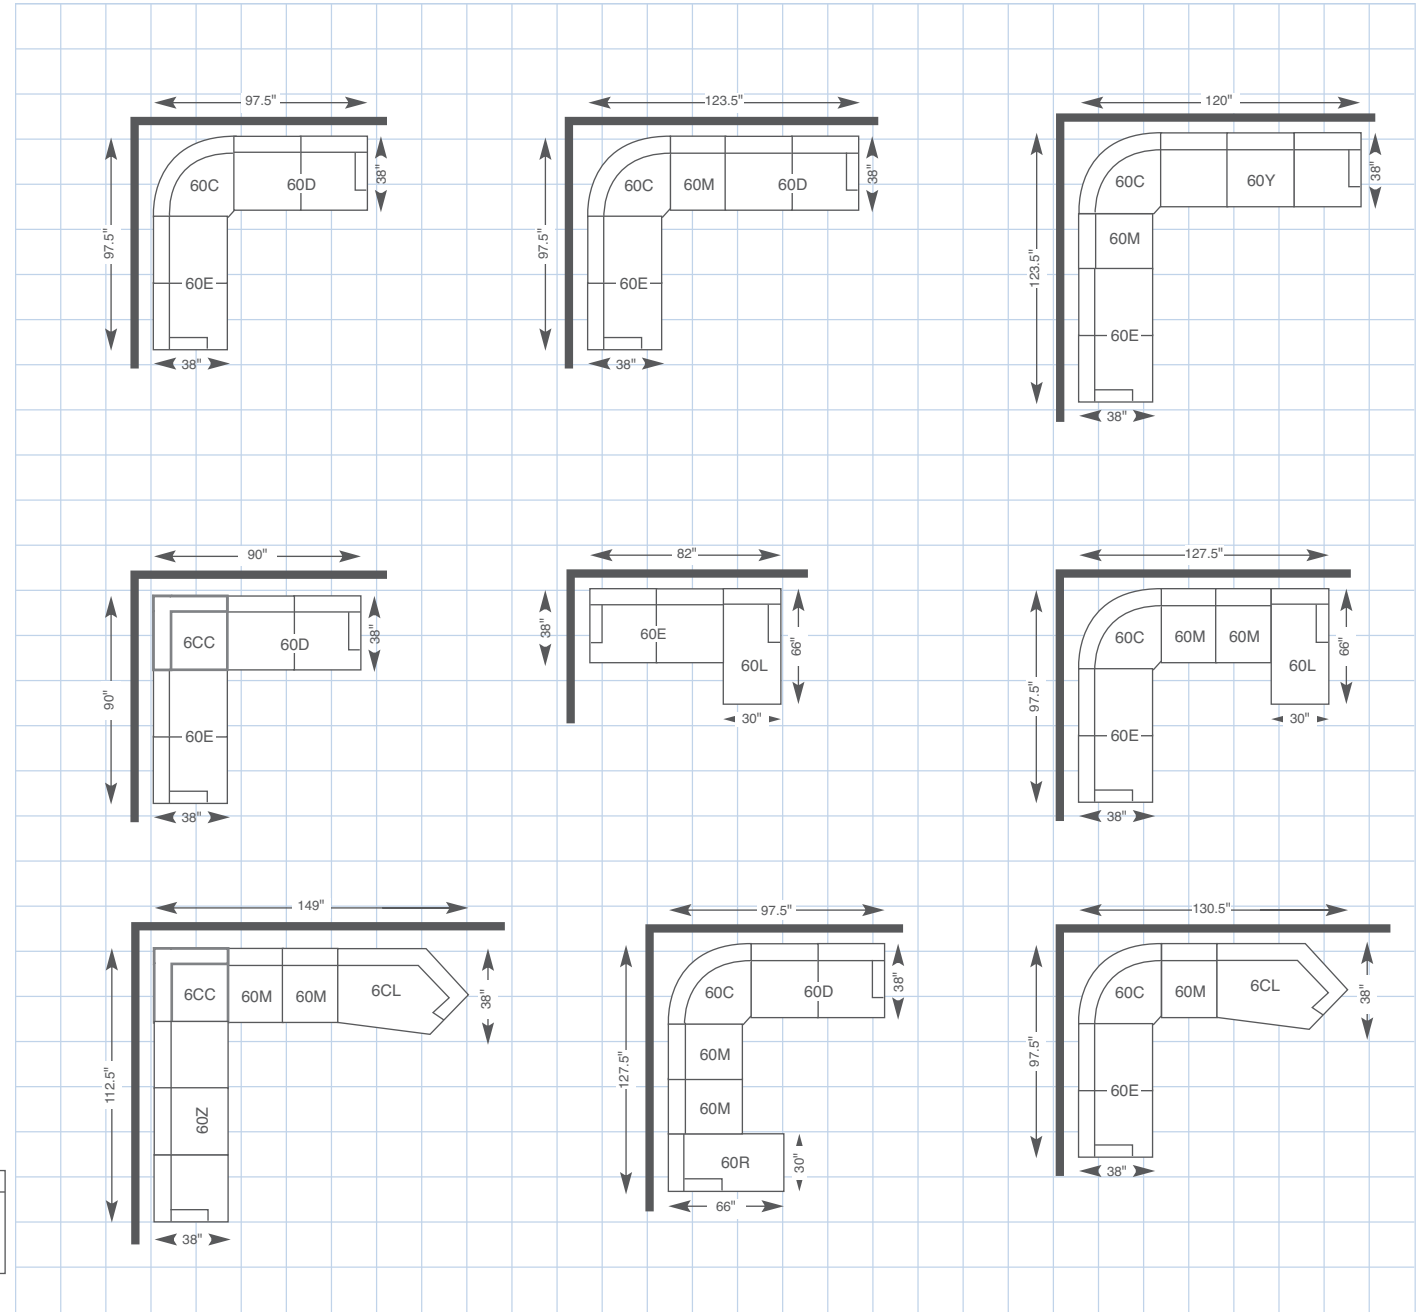

240-593
Ottoman
19" H x 27" W x 24" D

60C-593
Corner
39.5" H x 60" W x 38" D

60CC-593
Corner
39.5" H x 48" W x 38" D

60M-593
Armless Chair
39.5" H x 26" W x 38" D

60D-593
Left-Arm Sitting Loveseat
39.5" H x 52" W x 38" D

60E-593
Right-Arm Sitting Loveseat
39.5" H x 52" W x 38" D

60CL-593
Left-Arm Sitting Cuddler
39" H x 59" W x 38" D

60CR-593
Right-Arm Sitting Cuddler
39" H x 59" W x 38" D

60R-593
Right-Arm Sitting Chair
39.5" H x 30" W x 66" D

60L-593
Left-Arm Sitting Chair
39.5" H x 30" W x 66" D

60Y-593/60F-593
Left-Arm Sitting Sofa/
Queen Sleep Sofa
39.5" H x 74.5" W x 38" D

60Z-593/60G-593
Right-Arm Sitting Sofa/Queen
Sleep Sofa
39.5" H x 74.5" W x 38" D

Choose an arrangement shown below, or create the one that suits your home.

La-Z-Boy products are handcrafted and variations from standard dimensions and appearance can occur.

la-z-boy.com