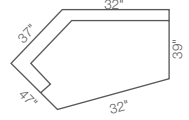

610-593
Sofa
510-593
Queen Sleep Sofa
39" H x 77" W x 38" D

620-593
Apartment-Size Sofa
520-593
Full Sleep Sofa
39" H x 69" W x 38" D

630-593
Loveseat
39" H x 54.5 W x 38" D

230-593
Chair
39" H x 32" W x 38" D

240-593
Ottoman
19" H x 27" W x 24" D

60C-593
Corner
39.5" H x 60" W x 38" D

60CC-593
Corner
39.5" H x 48" W x 38" D

60M-593
Armless Chair
39.5" H x 26" W x 38" D

60D-593
Left-Arm Sitting Loveseat
39.5" H x 52" W x 38" D

60E-593
Right-Arm Sitting Loveseat
39.5" H x 52" W x 38" D

60CL-593
Left-Arm Sitting Cuddler
39" H x 59" W x 38" D

60CR-593
Right-Arm Sitting Cuddler
39" H x 59" W x 38" D

60R-593
Right-Arm Sitting Chair
39.5" H x 30" W x 66" D