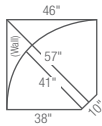

40B-366 or 4BP-366 (Power)
Right-Arm
Sitting Recliner

440-366 or 44P-366 (Power)
Reclining Sofa
40" H x 90" W x 38" D

480-366 or 48P-366 (Power)
Reclining Loveseat
40" H x 67.5" W x 38" D

Choose an arrangement shown below, or create the one that suits your home.

40A-366 (Non-Power)
4AP-366 (Power)
Left-Arm Sitting Recliner
40" H x 33" W x 38" D
Fully Extended 65.5"

40B-366 (Non-Power)
4BP-366 (Power)
Right-Arm Sitting Recliner
40" H x 33" W x 38" D
Fully Extended 65.5"

40D-366 (Non-Power)
4DP-366 (Power)
Left-Arm Sitting Reclining Loveseat
40" H x 57" W x 38" D
Fully Extended 65.5"

40E-366 (Non-Power)
4EP-366 (Power)
Right-Arm Sitting Reclining Loveseat
40" H x 57" W x 38" D
Fully Extended 65.5"