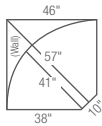

40B-366 or 4BP-366 (Power)
Right-Arm
Sitting Recliner

440-366 or 44P-366 (Power)
Reclining Sofa
40" H x 90" W x 38" D

480-366 or 48P-366 (Power)
Reclining Loveseat
40" H x 67.5" W x 38" D

Choose an arrangement shown below, or create the one that suits your home.

40A-366 (Non-Power)
4AP-366 (Power)
Left-Arm Sitting Recliner
40" H x 33" W x 38" D
Fully Extended 65.5"

40B-366 (Non-Power)
4BP-366 (Power)
Right-Arm Sitting Recliner
40" H x 33" W x 38" D
Fully Extended 65.5"

40D-366 (Non-Power)
4DP-366 (Power)
Left-Arm Sitting Reclining Loveseat
40" H x 57" W x 38" D
Fully Extended 65.5"

40E-366 (Non-Power)
4EP-366 (Power)
Right-Arm Sitting Reclining Loveseat
40" H x 57" W x 38" D
Fully Extended 65.5"