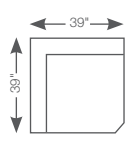

60L-494
Left-Arm
Sitting Chaise

60R-494
Right-Arm
Sitting Chaise

60CL-494
Left-Arm
Sitting Cuddler

60CR-494
Right-Arm
Sitting Cuddler

610-494
Sofa
37" H x 87" W x 38" D

630-494
Loveseat
37" H x 63" W x 38" D

230-494
Chair
37" H x 39" W x 38" D

240-494
Ottoman
19" H x 31.5" W x 22.5" D

Choose an arrangement shown below, or create the one that suits your home.

60A-494
Left-Arm Sitting Chair
37" H x 33" W x 39" D

60B-494
Right-Arm Sitting Chair
37" H x 33" W x 39" D

60C-494
Corner
37" H x 67" W x 39" D

60CC-494
Corner
37" H x 53" W x 39" D

60M-494
Armless Chair
37" H x 24" W x 39" D

60D-494
Left-Arm Sitting Loveseat
37" H x 57" W x 39" D