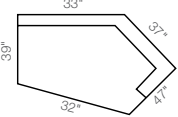

230-494
Chair
37" H x 39" W x 38" D

240-494
Ottoman
19" H x 31.5" W x 22.5" D

Choose an arrangement shown below, or create the one that suits your home.

60A-494
Left-Arm Sitting Chair
37" H x 33" W x 39" D

60B-494
Right-Arm Sitting Chair
37" H x 33" W x 39" D

60C-494
Corner
37" H x 67" W x 39" D

60CC-494
Corner
37" H x 53" W x 39" D

60M-494
Armless Chair
37" H x 24" W x 39" D

60D-494
Left-Arm Sitting Loveseat
37" H x 57" W x 39" D

60E-494
Right-Arm Sitting Loveseat
37" H x 57" W x 39" D

60L-494
Left-Arm Sitting Cuddler
37" H x 64" W x 40" D

60CR-494
Right-Arm Sitting Cuddler
37" H x 64" W x 40" D

60R-494
Right-Arm Sitting Chair
37" H x 33" W x 64" D