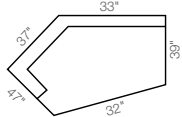

230-494
Chair
37" H x 39" W x 38" D

240-494
Ottoman
19" H x 31.5" W x 22.5" D

Choose an arrangement shown below, or create the one that suits your home.

60A-494
Left-Arm Sitting Chair
37" H x 33" W x 39" D

60B-494
Right-Arm Sitting Chair
37" H x 33" W x 39" D

60C-494
Corner
37" H x 67" W x 39" D

60CC-494
Corner
37" H x 53" W x 39" D

60M-494
Armless Chair
37" H x 24" W x 39" D

60D-494
Left-Arm Sitting Loveseat
37" H x 57" W x 39" D

60E-494
Right-Arm Sitting Loveseat
37" H x 57" W x 39" D

60L-494
Left-Arm Sitting Cuddler
37" H x 64" W x 40" D

60CR-494
Right-Arm Sitting Cuddler
37" H x 64" W x 40" D

60R-494
Right-Arm Sitting Chair
37" H x 33" W x 64" D