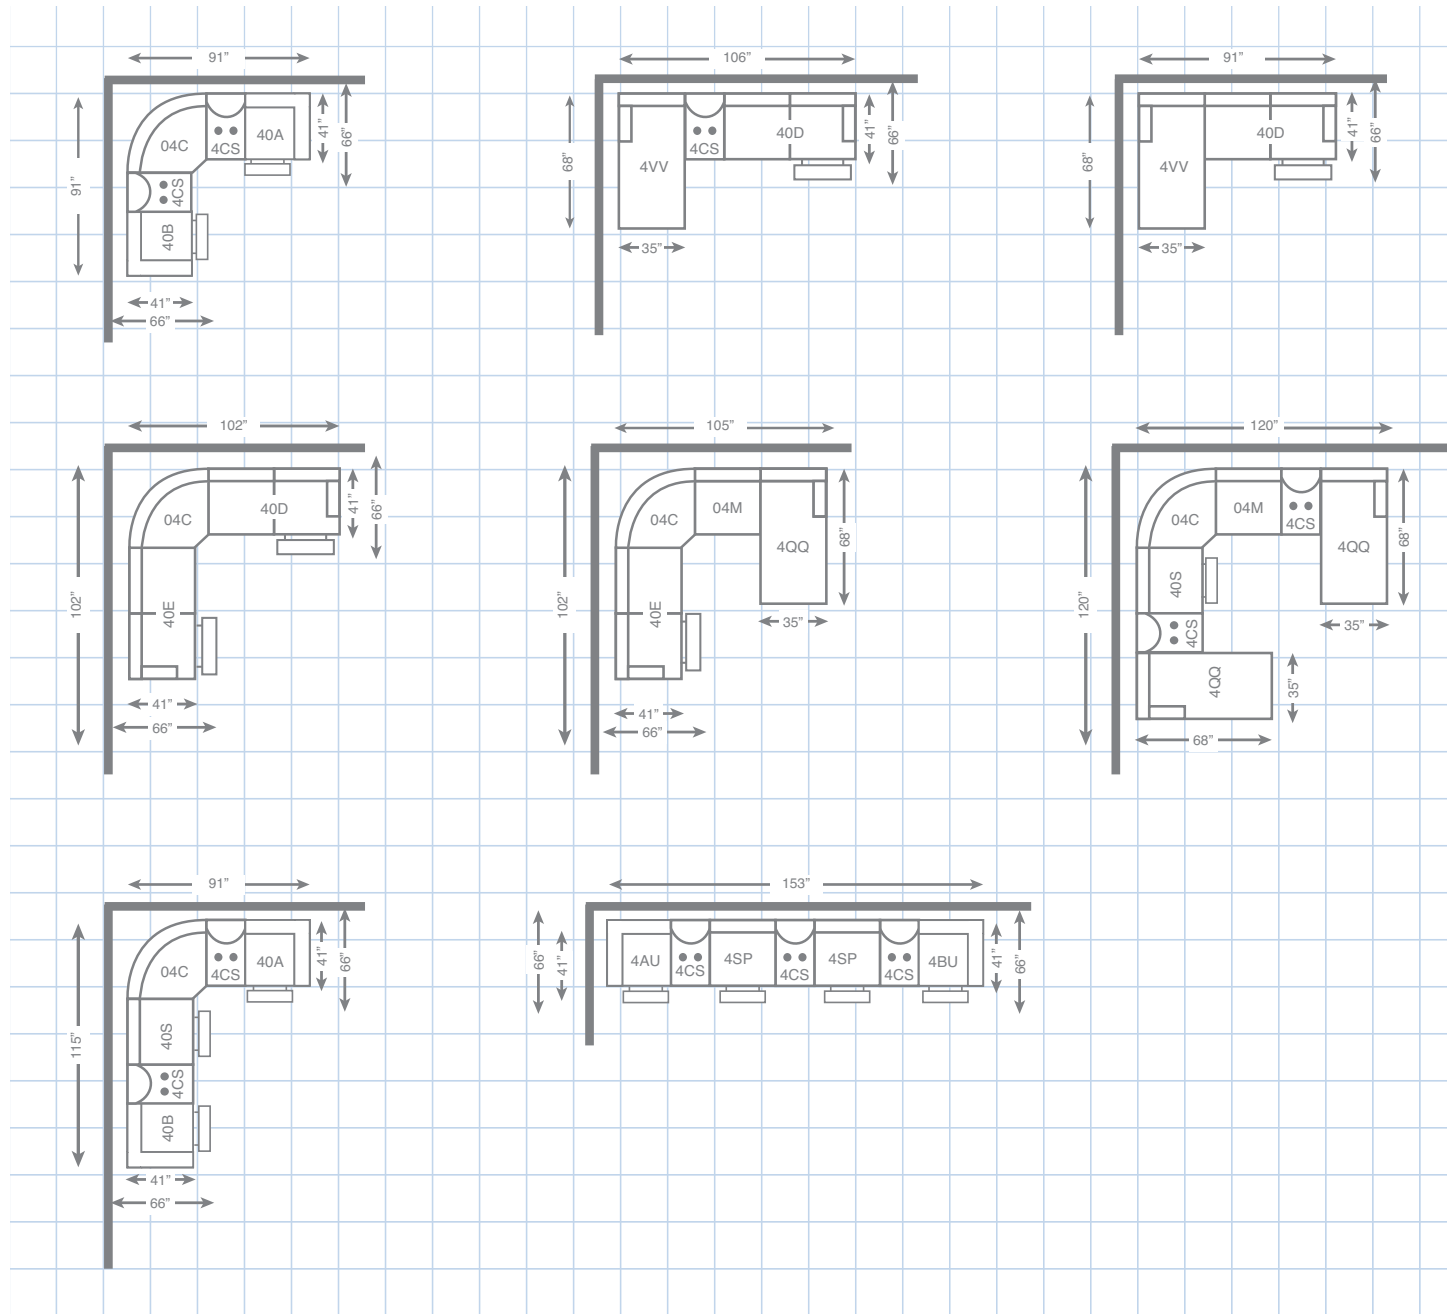

4CS-724  
STORAGE CONSOLE  
35.5" H x 15.5" W x 36" D

04C-724  
CORNER UNIT  
42" H x 62" W x 37" D

4QQ-724  
LEFT ARM SITTING  
RECLINING CHAISE  
42" H x 35" W x 68" D

4W-724  
RIGHT ARM SITTING  
RECLINING CHAISE  
42" H x 35" W x 68" D

04M-724  
ARMLESS MIDDLE  
42" H x 24" W x 41" D

4SP/40S-724  
RECLINING ARMLESS MIDDLE  
42" H x 24" W x 41" D

4AP/4AU/40A-724  
LEFT ARM SITTING  
RECLINER  
42" H x 30" W x 40" D

4BP/4BU/40B-724  
RIGHT ARM SITTING  
RECLINER  
42" H x 30" W x 40" D