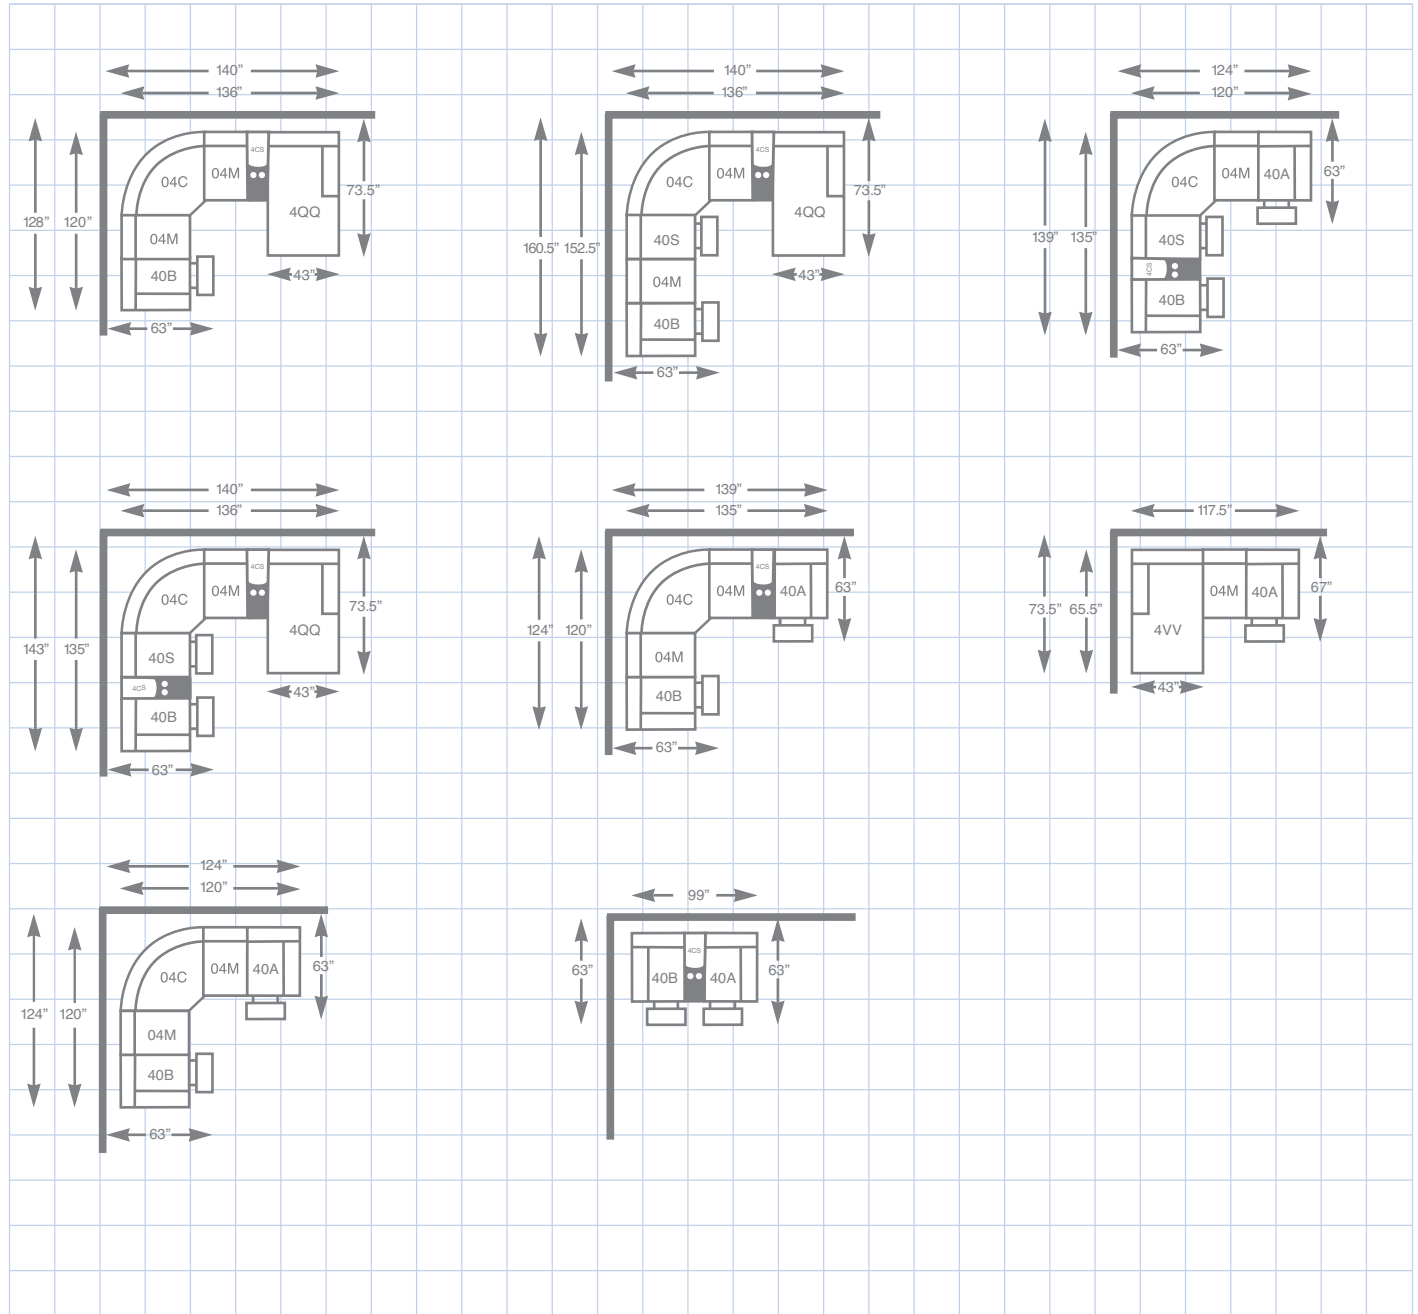

Upgrade to **POWER** and **airform**
RESPONSIVE CUSHIONING

ASPEN

Clean contemporary lines combined with generous seating make the Aspen sectional a destination for kicking back in comfort. The corner unit is just one of the many pieces you can use to create a customized room for the way you live. And you can rest assured, no matter what configuration you select, the Aspen sectional offers the latest in stylish modular design.

40A-723 NON-POWER
4AP-723 POWER
LEFT ARM SITTING RECLINER
40" H x 42" W x 39.5" D
FULLY EXTENDED 63"

40B-723 NON-POWER
4BP-723 POWER
RIGHT ARM SITTING RECLINER
40" H x 42" W x 39.5" D
FULLY EXTENDED 63"

04C-723
CORNER UNIT
40" H x 60.5" W x 35" D

04M-723
ARMLESS MIDDLE
40" H x 32.5" W x 39.5" D

40S-723 ARMLESS RECLINER
4SP-723 POWER
40" H x 32.5" W x 39.5" D
FULLY EXTENDED 63"

4QQ-723
LEFT ARM RECLINING CHAISE
40" H x 43" W x 65.5" D
FULLY EXTENDED 73.5"

4V-723
RIGHT ARM RECLINING CHAISE
40" H x 43" W x 65.5" D
FULLY EXTENDED 73.5"

4CS-723
STORAGE CONSOLE
with OPTIONAL POWER BUNDLE
34.5" H x 15.5" W x 38.5" D

Connect with us

La-Z-Boy products are hand-crafted and variations from standard dimensions and appearance can occur.