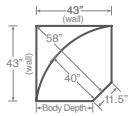

40V-723
RIGHT ARM RECLINING CHAISE

40CS-723
STORAGE CONSOLE with
OPTIONAL POWER BUNDLE

410-723 or 41P-723 (POWER)
RECLINER
40" H x 50.5" W x 39.5" D

Choose an arrangement shown below or create the one that suits your home.

40A-723 NON-POWER
4AP-723 POWER
LEFT ARM SITTING RECLINER
40" H x 42" W x 39.5" D
FULLY EXTENDED 63"

40B-723 NON-POWER
4BP-723 POWER
RIGHT ARM SITTING RECLINER
40" H x 42" W x 39.5" D
FULLY EXTENDED 63"

04C-723
CORNER UNIT
40" H x 60.5" W x 35" D

04M-723
ARMLESS MIDDLE
40" H x 32.5" W x 39.5" D

40S-723 ARMLESS RECLINER
4SP-723 POWER
40" H x 32.5" W x 39.5" D
FULLY EXTENDED 63"

4QQ-723
LEFT ARM RECLINING CHAISE
40" H x 43" W x 65.5" D
FULLY EXTENDED 73.5"

4V-723
RIGHT ARM RECLINING CHAISE
40" H x 43" W x 65.5" D
FULLY EXTENDED 73.5"

4CS-723
STORAGE CONSOLE
with OPTIONAL POWER BUNDLE
34.5" H x 15.5" W x 38.5" D

Connect with us

La-Z-Boy products are hand-crafted and variations from standard dimensions and appearance can occur.