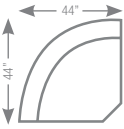

4DP-521 POWER
40D-521 NON-POWER
LEFT ARM SITTING RECLINING LOVESEAT

4EP-521 POWER
40E-521 NON-POWER
RIGHT ARM SITTING RECLINING LOVESEAT

04C-521
CORNER UNIT

4SP-521 POWER RECLINE
40S-521 RECLINING
04M-521 NON-RECLINING
ARMLESS MIDDLE

4QQ-521
LEFT ARM SITTING RECLINING CHAISE

4VV-521
RIGHT ARM SITTING RECLINING CHAISE

4CS-521
STORAGE CONSOLE
with OPTIONAL POWER BUNDLE

Choose an arrangement shown below or create the one that suits your home.

4DP-521 / 40D-521
POWER / NON-POWER
LEFT ARM SITTING
RECLINING LOVESEAT
41.5" H x 56.5" W x 39.5" D

4EP-521 / 40E-521
POWER / NON-POWER
RIGHT ARM SITTING
RECLINING LOVESEAT
41.5" H x 56.5" W x 39.5" D

04C-521
CORNER UNIT
41.5" H x 61" W x 39" D