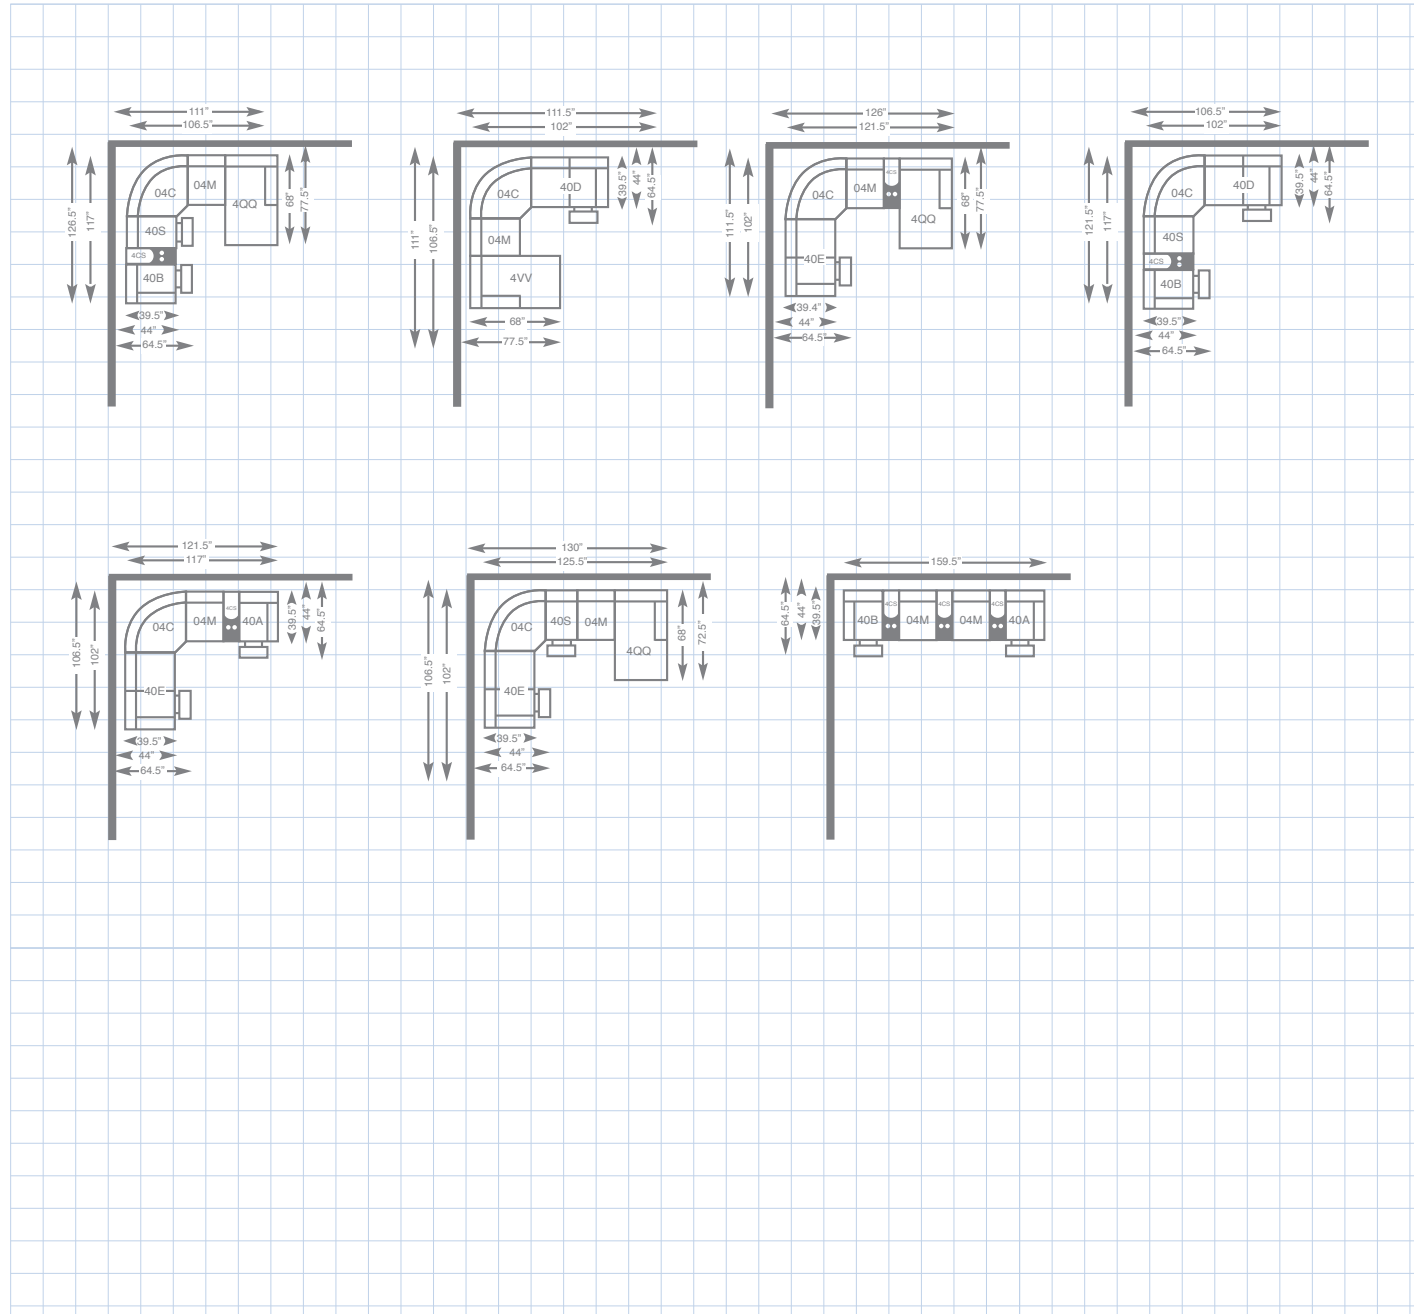

4DP-521 POWER
40D-521 NON-POWER
LEFT ARM SITTING RECLINING LOVESEAT

4EP-521 POWER
40E-521 NON-POWER
RIGHT ARM SITTING RECLINING LOVESEAT

04C-521
CORNER UNIT

4SP-521 POWER RECLINE
40S-521 RECLINING
04M-521 NON-RECLINING
ARMLESS MIDDLE

4DP-521 / 40D-521
POWER / NON-POWER
LEFT ARM SITTING
RECLINING LOVESEAT
41.5" H x 56.5" W x 39.5" D

4EP-521 / 40E-521
POWER / NON-POWER
RIGHT ARM SITTING
RECLINING LOVESEAT
41.5" H x 56.5" W x 39.5" D

04C-521
CORNER UNIT
41.5" H x 61" W x 39" D

4SP-521 / 40S-521 / 04M-521
POWER ARMLESS RECLINER / ARMLESS
RECLINER / ARMLESS MIDDLE
41.5" H x 23.5" W x 39.5" D

4QQ-521
LEFT ARM SITTING
RECLINING CHAISE
41.5" H x 37.5" W x 68" D

4VV-521
RIGHT ARM SITTING
RECLINING CHAISE
41.5" H x 37.5" W x 68" D

4CS-521
STORAGE CONSOLE
34.5" H x 15.5" W x 38.5" D

4AP-521 / 40A-521
POWER / NON-POWER
LEFT ARM SITTING RECLINER
41.5" H x 33" W x 39.5" D

4BP-521 / 40B-521
POWER / NON-POWER
RIGHT ARM SITTING RECLINER
41.5" H x 33" W x 39.5" D