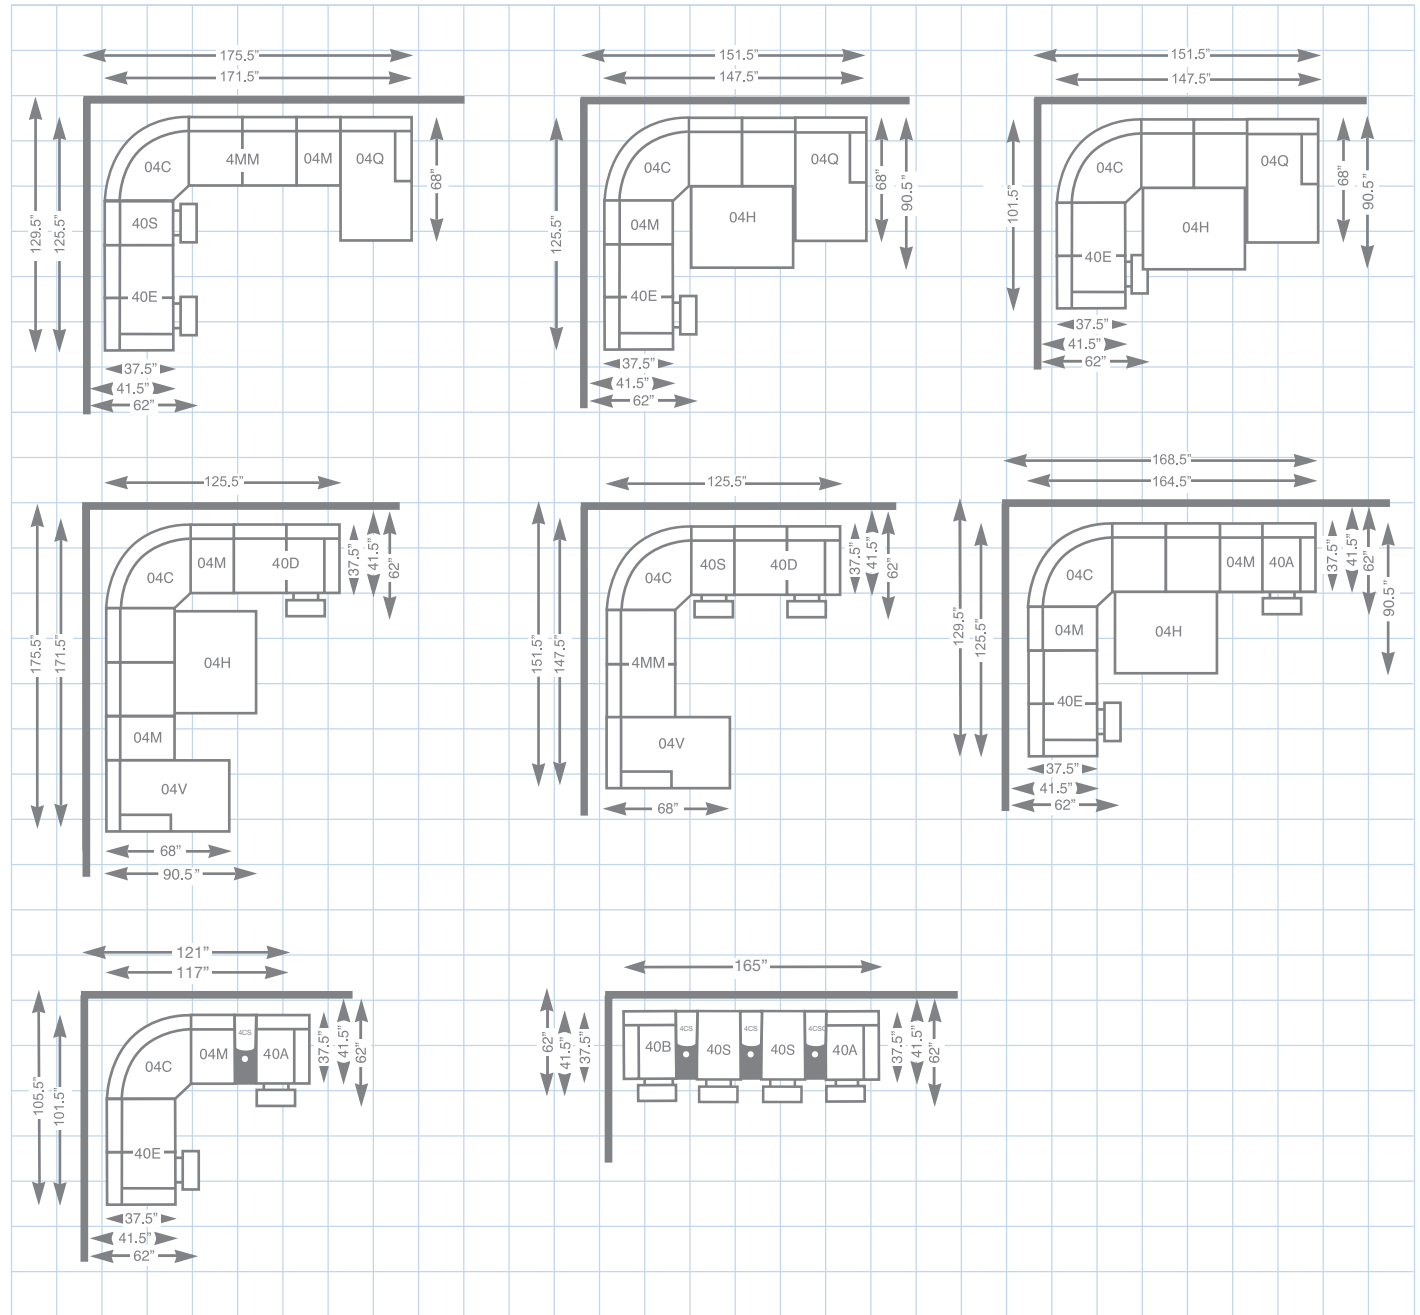

Choose an arrangement shown below or create the one that suits your home.

- 40A-420 NON-POWER
4AP-420 POWER
LEFT-ARM SITTING RECLINER
40" H x 34.5" W x 37.5" D
- 40B-420 NON-POWER
4BP-420 POWER
RIGHT-ARM SITTING RECLINER
40" H x 34.5" W x 37.5" D

- 40D-420 NON-POWER
4DP-420 POWER
LEFT-ARM SITTING
LOVESEAT
40" H x 58.5" W x 37.5" D
- 40E-420 NON-POWER
4EP-420 POWER
RIGHT-ARM SITTING
LOVESEAT
40" H x 58.5" W x 37.5" D

- 40C-420
CORNER
40" H x 60" W x 36.5" D
- 40H-420
ARMLESS FULL SLEEPER
40" H x 63" W x 37.5" D

- 40M-420
ARMLESS CHAIR
40" H x 24" W x 37.5" D
- 4MM-420
ARMLESS LOVESEAT
40" H x 63" W x 37.5" D

- 40Q/40V-420
LEFT/RIGHT-ARM
SITTING CHAISE
40" H x 41.5" W x 68" D
- 40S-420 NON-POWER
4SP-420 POWER
ARMLESS RECLINER
40" H x 24" W x 37.5" D

- 4CS-420
STORAGE CONSOLE
34.5" H x 15.5" W x 38.5" D

Connect with us

La-Z-Boy products are hand-crafted and variations from standard dimensions and appearance can occur.