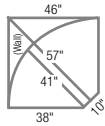

4CS-366  
STORAGE CONSOLE with  
OPTIONAL POWER BUNDLE

4QQ-366  
LEFT ARM SITTING RECLINING CHAISE

4VV-366  
RIGHT ARM SITTING RECLINING CHAISE

440-366 or 44P-366 (POWER)  
40" H X 90" W X 38" D  
FULL RECLINING SOFA

480-366 or 48P-366 (POWER)  
40" H X 67.5" W X 38" D  
FULL RECLINING LOVESEAT

Choose an arrangement shown below or create the one that suits your home.

40D-366 (NON-POWER)  
4DP-366 (POWER)  
LEFT ARM SITTING  
RECLINING LOVESEAT  
40" H x 57" W x 38" D

40E-366 (NON-POWER)  
4EP-366 (POWER)  
RIGHT ARM SITTING  
RECLINING LOVESEAT  
40" H x 57" W x 38" D

04C-366  
CORNER UNIT  
40" H x 60" W x 38" D

04M-366  
ARMLESS MIDDLE  
40" H x 24" W x 38" D

40S-366 (NON-POWER)  
4SP-366 (POWER)  
ARMLESS RECLINER  
40" H x 24" W x 38" D