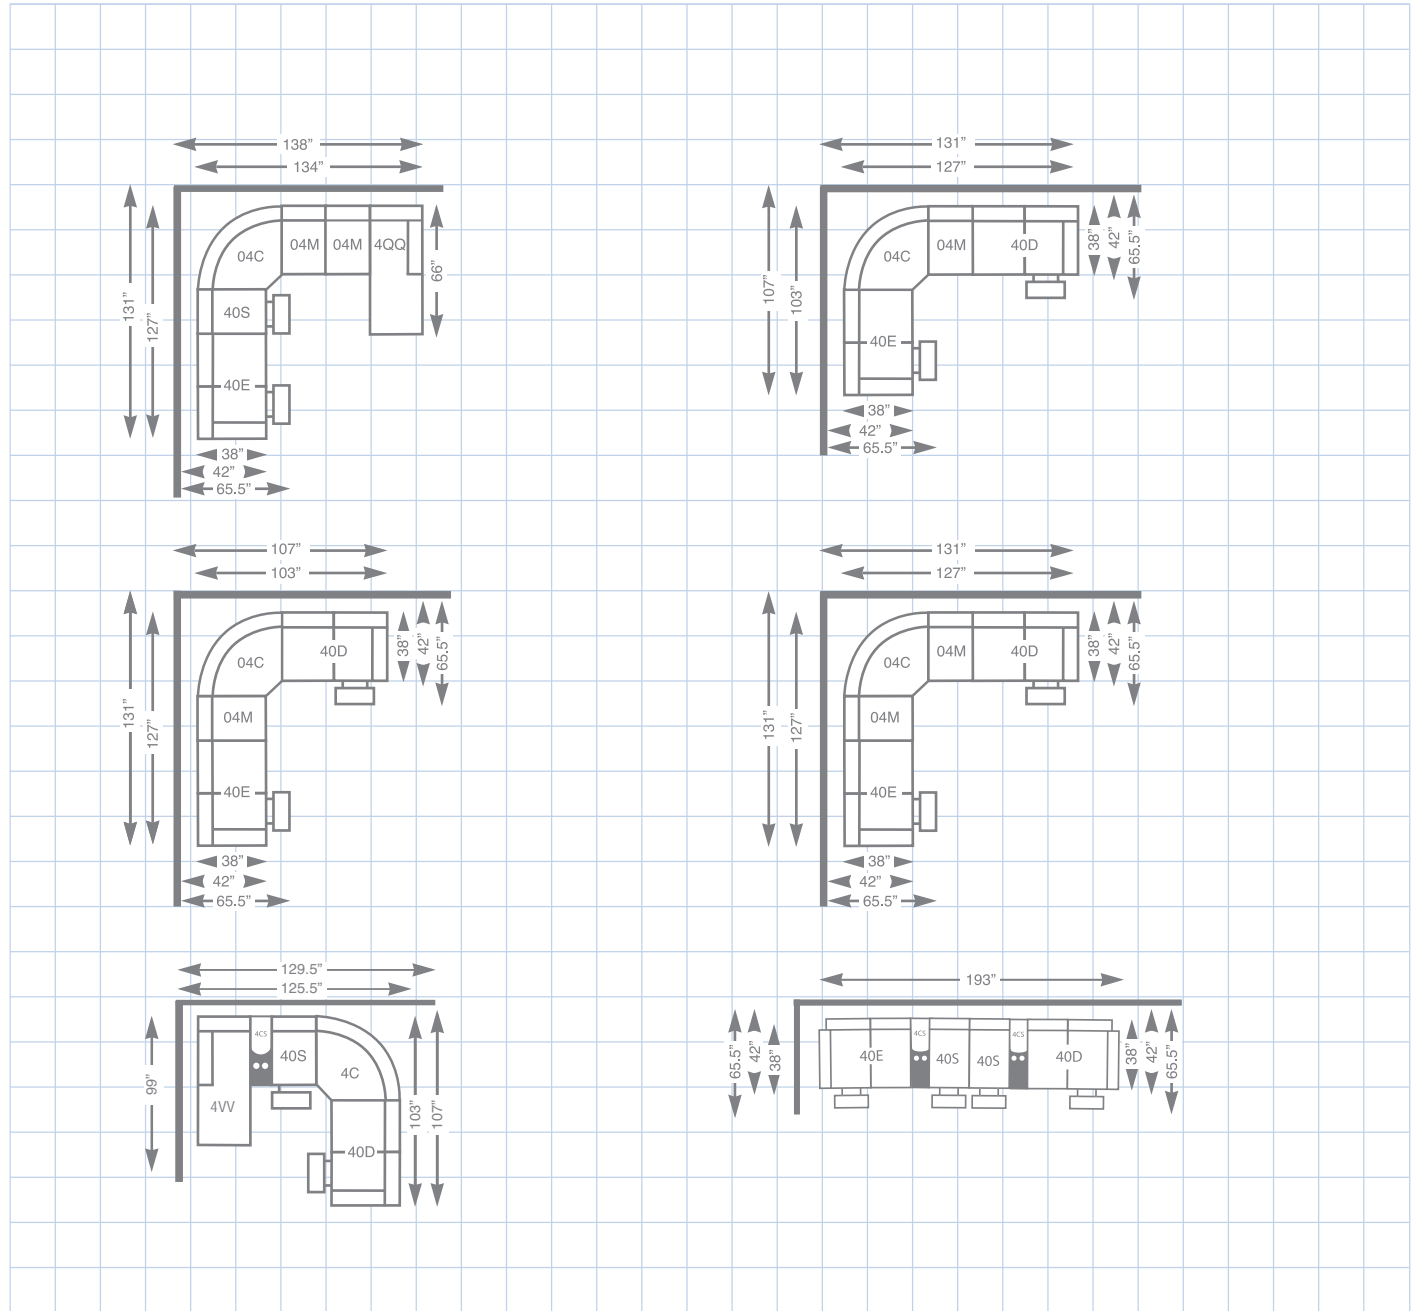

Choose an arrangement shown below or create the one that suits your home.

Connect with us

La-Z-Boy products are hand-crafted and variations from standard dimensions and appearance can occur.